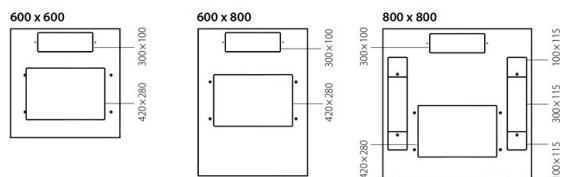

DESIGN

Top panels [mm]

VERSIONS

Article Number	Product	Colour	Weight [kg]	Dimensions [HxWxD]	Load [kg]
195029	Network Rack Standard DNRS-21-60/60	black, RAL 9005	52	21U, 1300 x 600 x 600 mm	300
195027	Network Rack Standard DNRS-21-60/80	black, RAL 9005	61	21U, 1300 x 600 x 800 mm	300
195030	Network Rack Standard DNRS-33-60/60	black, RAL 9005	68	33U, 1700 x 600 x 600 mm	300
195026	Network Rack Standard DNRS-42-60/60	black, RAL 9005	83	42U, 2000 x 600 x 600 mm	500
195024	Network Rack Standard DNRS-42-60/80	black, RAL 9005	94	42U, 2000 x 600 x 800 mm	500
195031	Network Rack Standard DNRS-48-60/80	black, RAL 9005	112	48U, 2200 x 600 x 800 mm	600
195028	Network Rack Standard DNRS-21-80/80	black, RAL 9005	72	21U, 1300 x 800 x 800 mm	300
195025	Network Rack Standard DNRS-42-80/80	black, RAL 9005	113	42U, 2000 x 800 x 800 mm	500
195032	Network Rack Standard DNRS-48-80/80	black, RAL 9005	134	48U, 2200 x 800 x 800 mm	600
195004	Network Rack Standard DNRS-21-60/60	light grey, RAL 7035	52	21U, 1300 x 600 x 600 mm	300
195127	Network Rack Standard DNRS-21-60/80	light grey, RAL 7035	61	21U, 1300 x 600 x 800 mm	300
195128	Network Rack Standard DNRS-33-60/60	light grey, RAL 7035	68	33U, 1700 x 600 x 600 mm	300
195125	Network Rack Standard DNRS-42-60/80	light grey, RAL 7035	94	42U, 2000 x 600 x 800 mm	500
195126	Network Rack Standard DNRS-42-60/60	light grey, RAL 7035	83	42U, 2000 x 600 x 600 mm	500
195129	Network Rack Standard DNRS-48-60/80	light grey, RAL 7035	112	48U, 2200 x 600 x 800 mm	600
195005	Network Rack Standard DNRS-21-80/80	light grey, RAL 7035	72	21U, 1300 x 800 x 800 mm	300
195006	Network Rack Standard DNRS-42-80/80	light grey, RAL 7035	133	42U, 2000 x 800 x 800 mm	500
195130	Network Rack Standard DNRS-48-80/80	light grey, RAL 7035	134	48U, 2200 x 800 x 800 mm	600