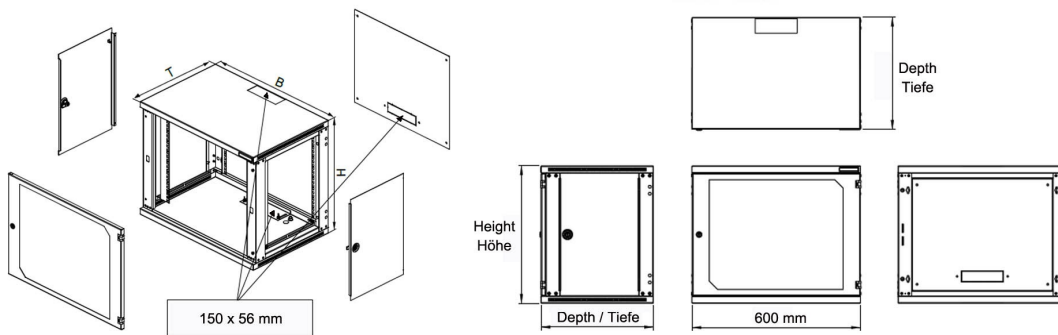

Wall-Mount Racks Premium DWMR

19"/9U, 12U, 15U and 18U
with glass front door & steel rear wall

Wall-Mount Rack Premium DWMR, 9U, 600 x 500 mm

DESCRIPTION

The Datwyler Wall-Mount Racks are designed to accept patch panels, active components and other data network equipment. They offer an extended access level from all sides thanks to removable (and lockable) side panels.

DESIGN

CONSTRUCTION

- Construction: Welded sheet steel frame (1.25 mm)
 - Load capacities: 40 kg (D: 500 mm), 30 kg (D: 600 mm)
 - IP rating: IP30 (EN 60529)
 - Colours: Light grey (RAL 7035); black (RAL 9005): on request
 - Front door: With tinted security glass and round lock, DIN profile, universal key 333, up to 180° aperture angle. Door can be hinged right or left (easy to change)
 - Rear panel: Removable, with 150 x 56 mm knock-out panel and pre-punched holes for wall-mount installation (cabinet can also be installed without rear panel)
 - Cable entry: Via 150 x 56 mm holes in the top and bottom, covered with sliding blind panels with butterfly nuts (and via rear panel)
 - Standard configuration: 1 pair of adjustable 19-inch vertical profiles (front), 19-inch rear plane (fix), 2 removable side panels, each with universal lock, tinted security glass door with universal round lock, pre-installed flat earthing kit, 16 mounting kits: screws, cage nuts and washers
 - Optionally available: 1 additional pair of adjustable 19-inch profiles (rear), spare key, cable entry panel with brush (see below)
- More configurations are available on request.