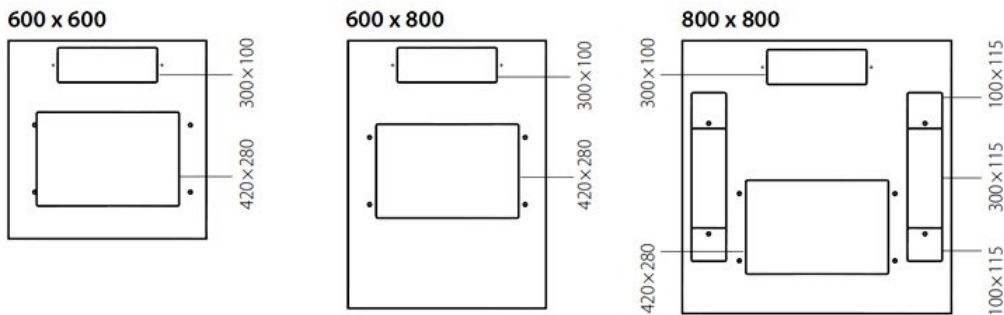

DESIGN

Top panels [mm]

CONSTRUCTION

Construction: Welded sheet steel frame (1.5 mm)

Load capacities: 600 kg (48U), 500 kg (42U), 300 kg (33/27/21U), balanced on 19-inch vertical profiles

19-inch profiles: 2 pairs of 19-inch vertical profiles, front / rear, adjustable from inside, with U label

IP rating: IP30

Colour: RAL 9005 (black), RAL 7035 (light grey).

Front door: With tinted security glass and swivel handle lock, DIN profile, universal key 333, 1-point locking, up to 180° aperture angle, door can be hinged right or left (easy to change)

Rear panel: Sheet steel, removable, with knock-out cable entry (300 x 100 mm) and lock

Side panels: Removable, locks with universal key

Cable entry: Via several covered 300 x 100 mm holes and 500 x 115 mm holes (one 300 x 115 mm + two 100 x 115 mm) in the top and bottom panels

Ventilation: Via a covered 480 x 280 mm hole in the top panel. Fan ventilation units can be installed in top or bottom holes.

Comes with pre-installed flat earthing kit and 28 mounting kits (screws, cage nuts, washers).

[Plinths](#), fan ventilation units, castors, rack baying kits, etc: optional (see accessories).

SCOPE OF DELIVERY

Fully assembled and packed, including installation instructions.